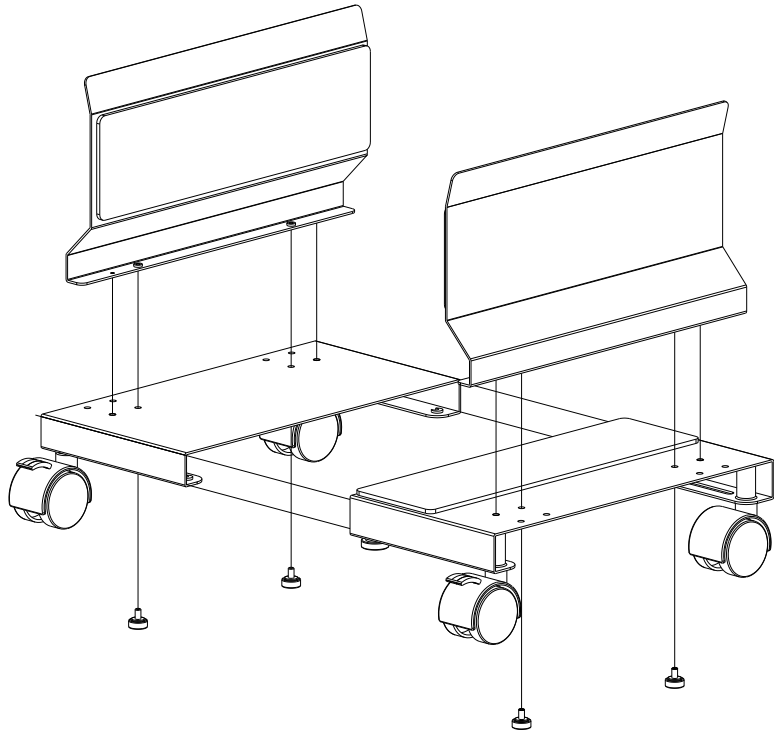

**#60607 SERIES TOOL FREE  
EZ ADJUSTABLE CPU CART**

**A. POSITION  
FOR CPU WIDTH  
FROM 3.5" TO 6.5"**

**B. POSITION  
FOR CPU WIDTH  
FROM 4.5" TO 8.25"**