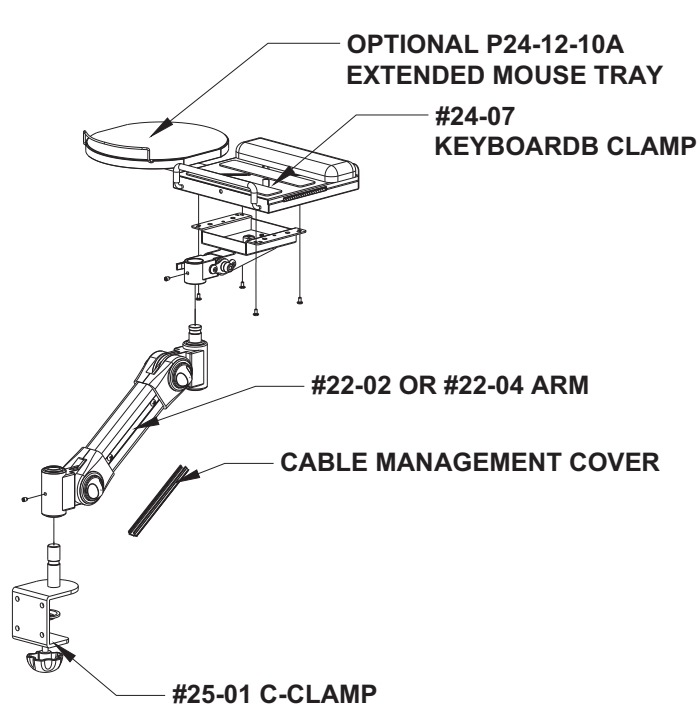

#60219 SERIES AJDUSTABLE KEYBOARD HOLDER INSTALLATION GUIDE

#60219-17C

#60219-17D

#25-22

#25-25

#25-12

#25-01

#25-40/#25-42 series
pole clamp

#25-44/#25-45
pole clamp

#25-15
die casting
wall mount