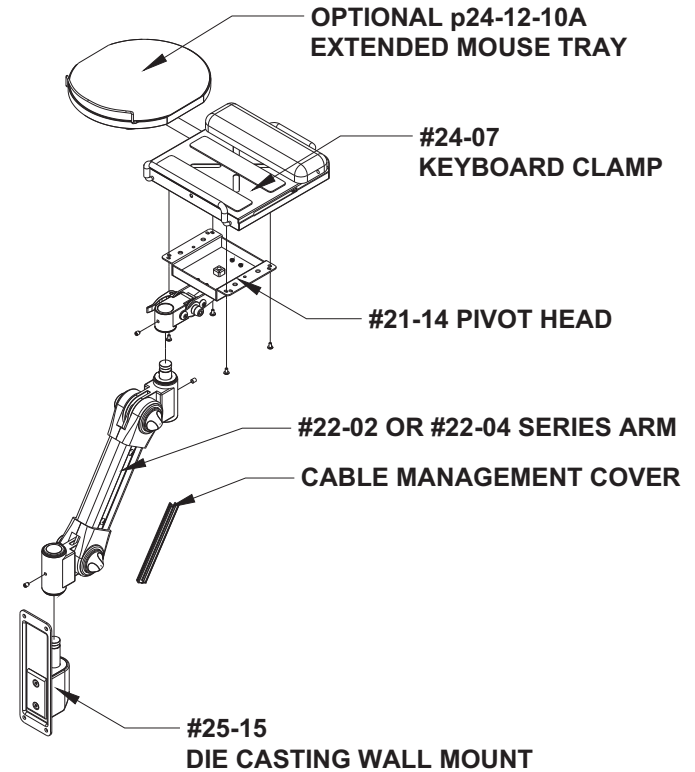

#60219 SERIES AJDUSTABLE KEYBOARD HOLDER INSTALLATION GUIDE

#60219-17C

#60219-17D

#25-22

#25-25

#25-12

#25-01

#25-40/#25-42 series
pole clamp

#25-44/#25-45
pole clamp

#25-15
die casting
wall mount