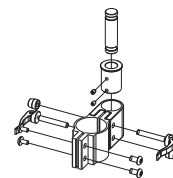

#60219 SERIES AJDUSTABLE KEYBOARD HOLDER INSTALLATION GUIDE

#60219-17C

#60219-17D

#25-22

#25-25

#25-12

#25-01

#25-40/#25-42 series
pole clamp

#25-44/#25-45
pole clamp

#25-15
die casting
wall mount